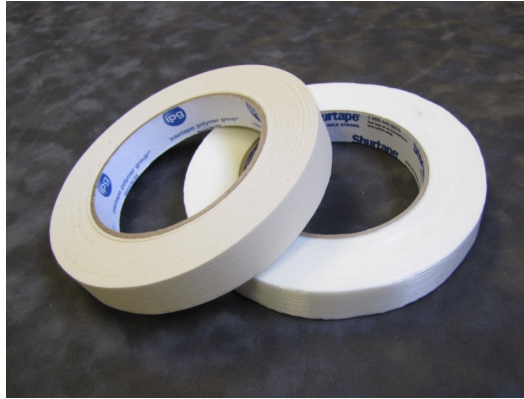

TAPES-MASKING & STRAPPING

S1901 Masking Tape (3/4" x 60 yards)

- Adhesive tape that is removable.
- Use to mask off the area of a project as protection while working in the nearby section.
- Seal packages, tape poster board, tape items together or use as a label.

S1902 Strapping Tape (3/4" x 60 yards)

- Seal containers for shipping (strong enough to hold package during transport).
- Use to support a box.
- Strong filaments running lengthwise create a heavy duty tape that can withstand twisting, side to side pulling, and tearing.