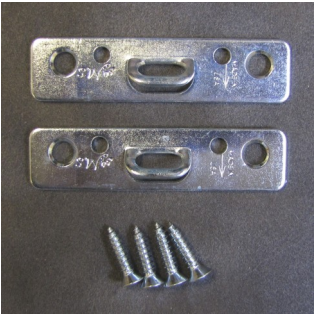

STRIP HANGERS

S2201 Small

S2202 Large

One piece wire hanger with screw holes located above and below the ring for attaching wire. Use #2201 for heavy frames; screw holes are staggered to reduce the chance of splitting the frame. Eliminates the problem of screw eyes pulling out of soft woods.

SECURITY HANGERS

S2205 Metal Hanger

S2206 Wood Hanger

These hangers provide a secure method by which most metal, plastic and wood frames may be mounted to walls. This system will deter casual theft and also prevent pictures from shifting on walls. Ideal for offices, motels, restaurants, boats, and condominiums.