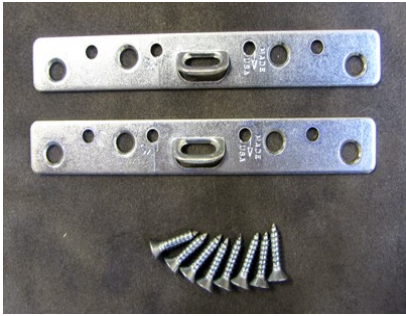

STRIP HANGERS

S2201 Small

S2202 Large

One piece wire hanger with screw holes located above and below the ring for attaching wire. Use #2201 for heavy frames; screw holes are staggered to reduce the chance of splitting the frame. Eliminates the problem of screw eyes pulling out of soft woods.

SECURITY HANGERS

S2205 Metal Hanger

S2206 Wood Hanger

These hangers provide a secure method by which most metal, plastic and wood frames may be mounted to walls. This system will deter casual theft and also prevent pictures from shifting on walls. Ideal for offices, motels, restaurants, boats, and condominiums.